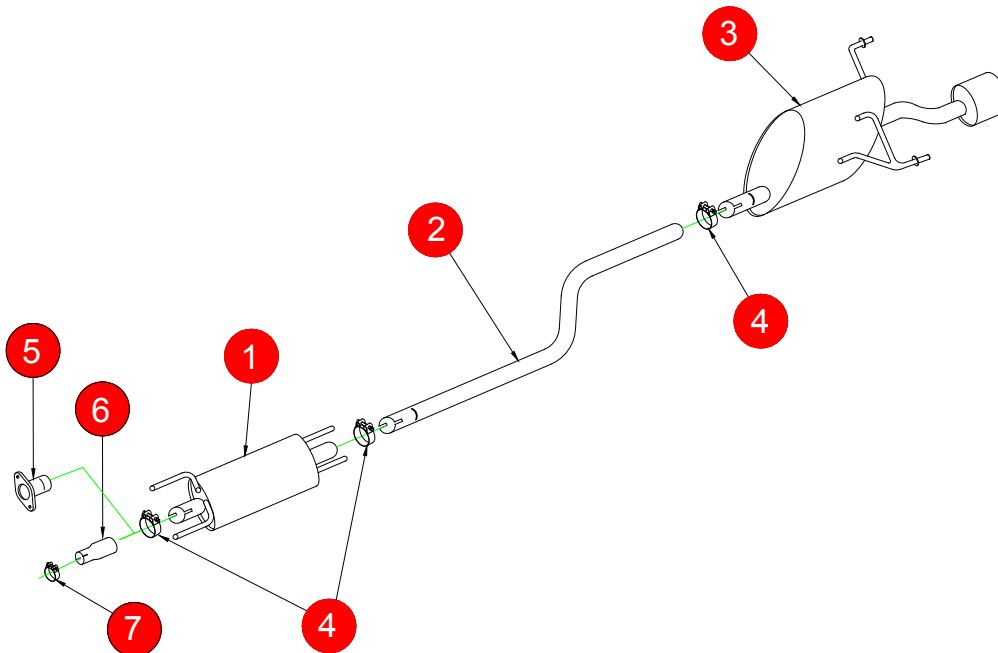

CAR	Astra MK5 Hatch/Sporthatch	PART NO.	SVX042
YEAR	05-09	FIT KITS	064 FK
NOTES	Depending on which model you have, will depend on which adaptor and clamp you need to use. The table below shows you what clamp to use with the adaptor. Rear silencer for cars with no cut out in valance.	FEATURES	Pipe diameter:- 63.5mm/2.5"

NO.	PART NO.	DESCRIPTION	QTY
1	704GM	Front Silencer	1
2	708GM	Link Pipe	1
3	709GM47	Rear Silencer	1
Fit Kit			
4	Z016.10064	65mm H/D Clamp	3
5	705GM	Adaptor (If O.E has a flange then use 705GM, i not use correct AD)	1
6a	AD05	Adaptor 63.5mm - 55.5mm (Use with item 7a)	1
6b	AD06	Adaptor 63.5mm - 50.5mm (Use with item 7b)	1
6c	AD08	Adaptor 63.5mm - 45.5mm (Use with item 7c)	1
7a	Z016.10004	55-59mm Clamp	1
7b	Z016.10002	51-55mm Camp	1
7c	Z016.10003	47-51mm Clamp	1